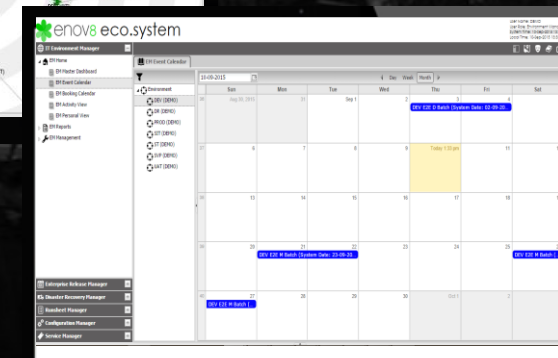

EcoSystem EM

Visual Orchestrate

*An EcoSystem EM component