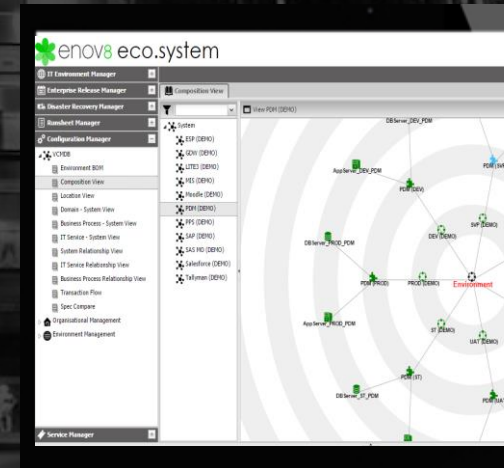

- IT Environment Outages and/or Instability
- IT Environments “Not Fit for Purpose”
- Slow and/or Untimely IT Environment Operations
- Infrastructure Proliferation & Overspend
- Poor IT decision making through poor insight
- Unmanageable Project Contention / Chaos

- **GOVERNANCE,**
- **MEASUREMENT,**
- **STANDARDISATION &**
- **AUTOMATION.**

The primary objectives of our solution (EcoSystem EM) is to establish transparency and discipline, where there was once chaos, and ultimately improve IT agility and reduce your IT spend.

## Some of the Key Features of EcoSystem EM:

- ✓ ENV Dashboards
- ✓ ENV Reports
- ✓ Advanced CMDB
  - IT Elements
  - Business Elements
  - Relationships
- ✓ Project Demand Mgr
- ✓ Test Env Booking Mgr
- ✓ Env Event Mgr
- ✓ Batch Mgr
- ✓ Operational Run Sheet Mgr
- ✓ Integration Methods
- ✓ Orchestration Methods

## IT & Test “Environment Management Maturity Index”

Ecosystem EM suite is designed to address eight key dimensions as described in our EMMI.

EcoSystem EM

Visual Orchestrate

\*An EcoSystem EM component

In addition to being **MANAGING ALL YOUR CROSS-LIFECYCLE IT ENVIRONMENTS**,