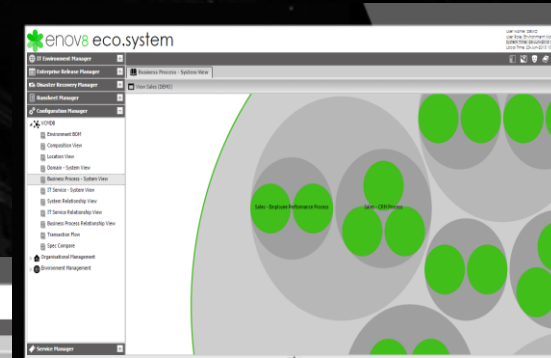

## Some of the Key Features of EcoSystem EM:

- ✓ ENV Dashboards
- ✓ ENV Reports
- ✓ Advanced CMDB
  - IT Elements
  - Business Elements
  - Relationships
- ✓ Project Demand Mgr
- ✓ Test Env Booking Mgr
- ✓ Env Event Mgr
- ✓ Batch Mgr
- ✓ Operational Run Sheet Mgr
- ✓ Integration Methods
- ✓ Orchestration Methods

## IT & Test “Environment Management Maturity Index”

Ecosystem EM suite is designed to address eight key dimensions as described in our EMMI.

EcoSystem EM

Visual Orchestrate

\*An EcoSystem EM component

In addition to being **MANAGING ALL YOUR CROSS-LIFECYCLE IT ENVIRONMENTS**,