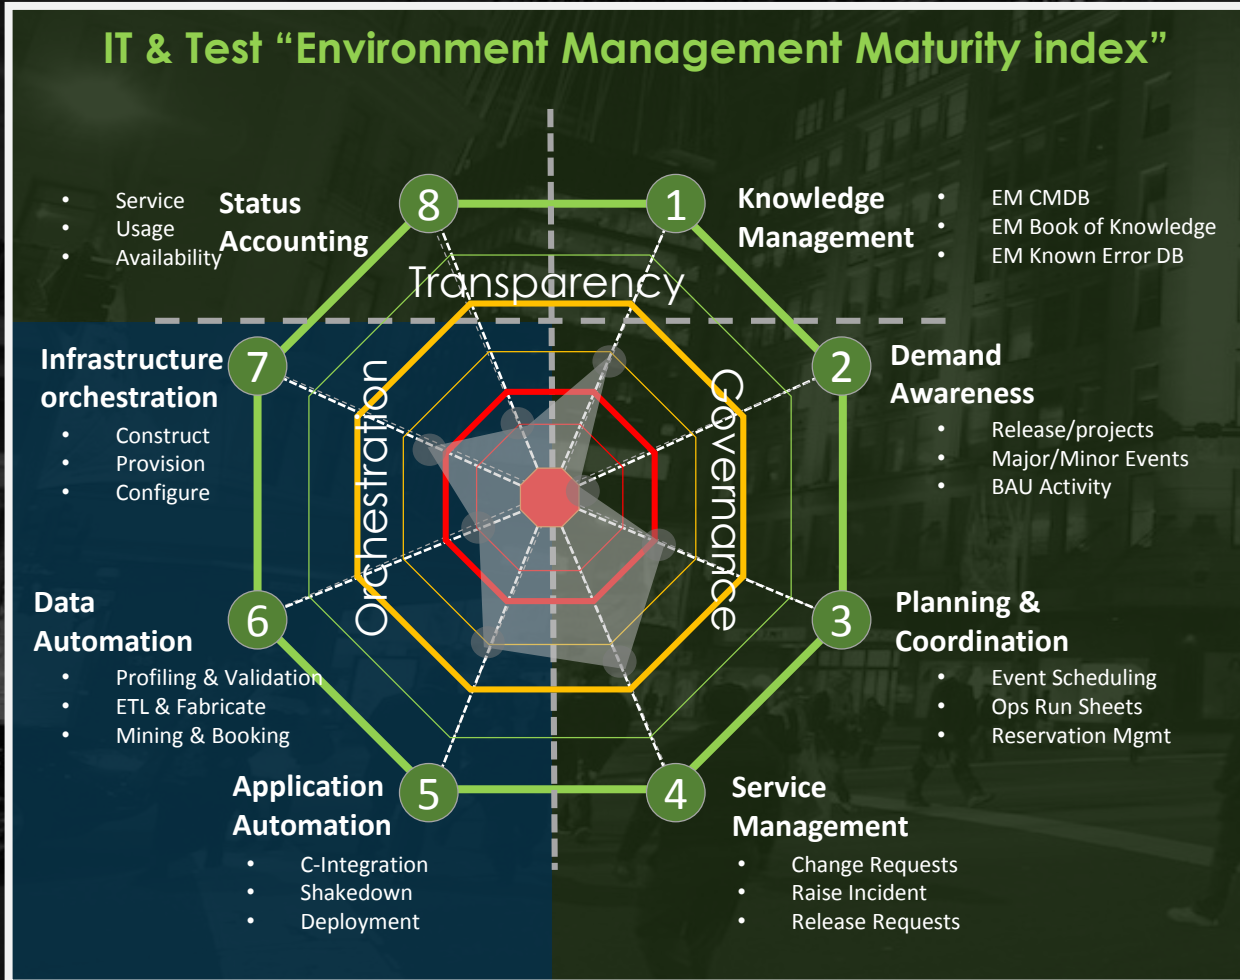

- IT Environment Outages and/or Instability
- IT Environments “Not Fit for Purpose”
- Slow and/or Untimely IT Environment Operations
- Infrastructure Proliferation & Overspend
- Poor IT decision making through poor insight
- Unmanageable Project Contention / Chaos

- **GOVERNANCE,**
- **MEASUREMENT,**
- **STANDARDISATION &**
- **AUTOMATION.**

The primary objectives of our solution (EcoSystem EM) is to establish transparency and discipline, where there was once chaos, and ultimately improve IT agility and reduce your IT spend.

## Some of the Key Features of EcoSystem EM:

- ✓ ENV Dashboards
- ✓ ENV Reports
- ✓ Advanced CMDB
  - IT Elements
  - Business Elements
  - Relationships
- ✓ Project Demand Mgr
- ✓ Test Env Booking Mgr
- ✓ Env Event Mgr
- ✓ Batch Mgr
- ✓ Operational Run Sheet Mgr
- ✓ Integration Methods
- ✓ Orchestration Methods

## IT & Test “Environment Management Maturity Index”

Ecosystem EM suite is designed to address eight key dimensions as described in our EMMI.

EcoSystem EM

Visual Orchestrate

\*An EcoSystem EM component

In addition to being **MANAGING ALL YOUR CROSS-LIFECYCLE IT ENVIRONMENTS**,