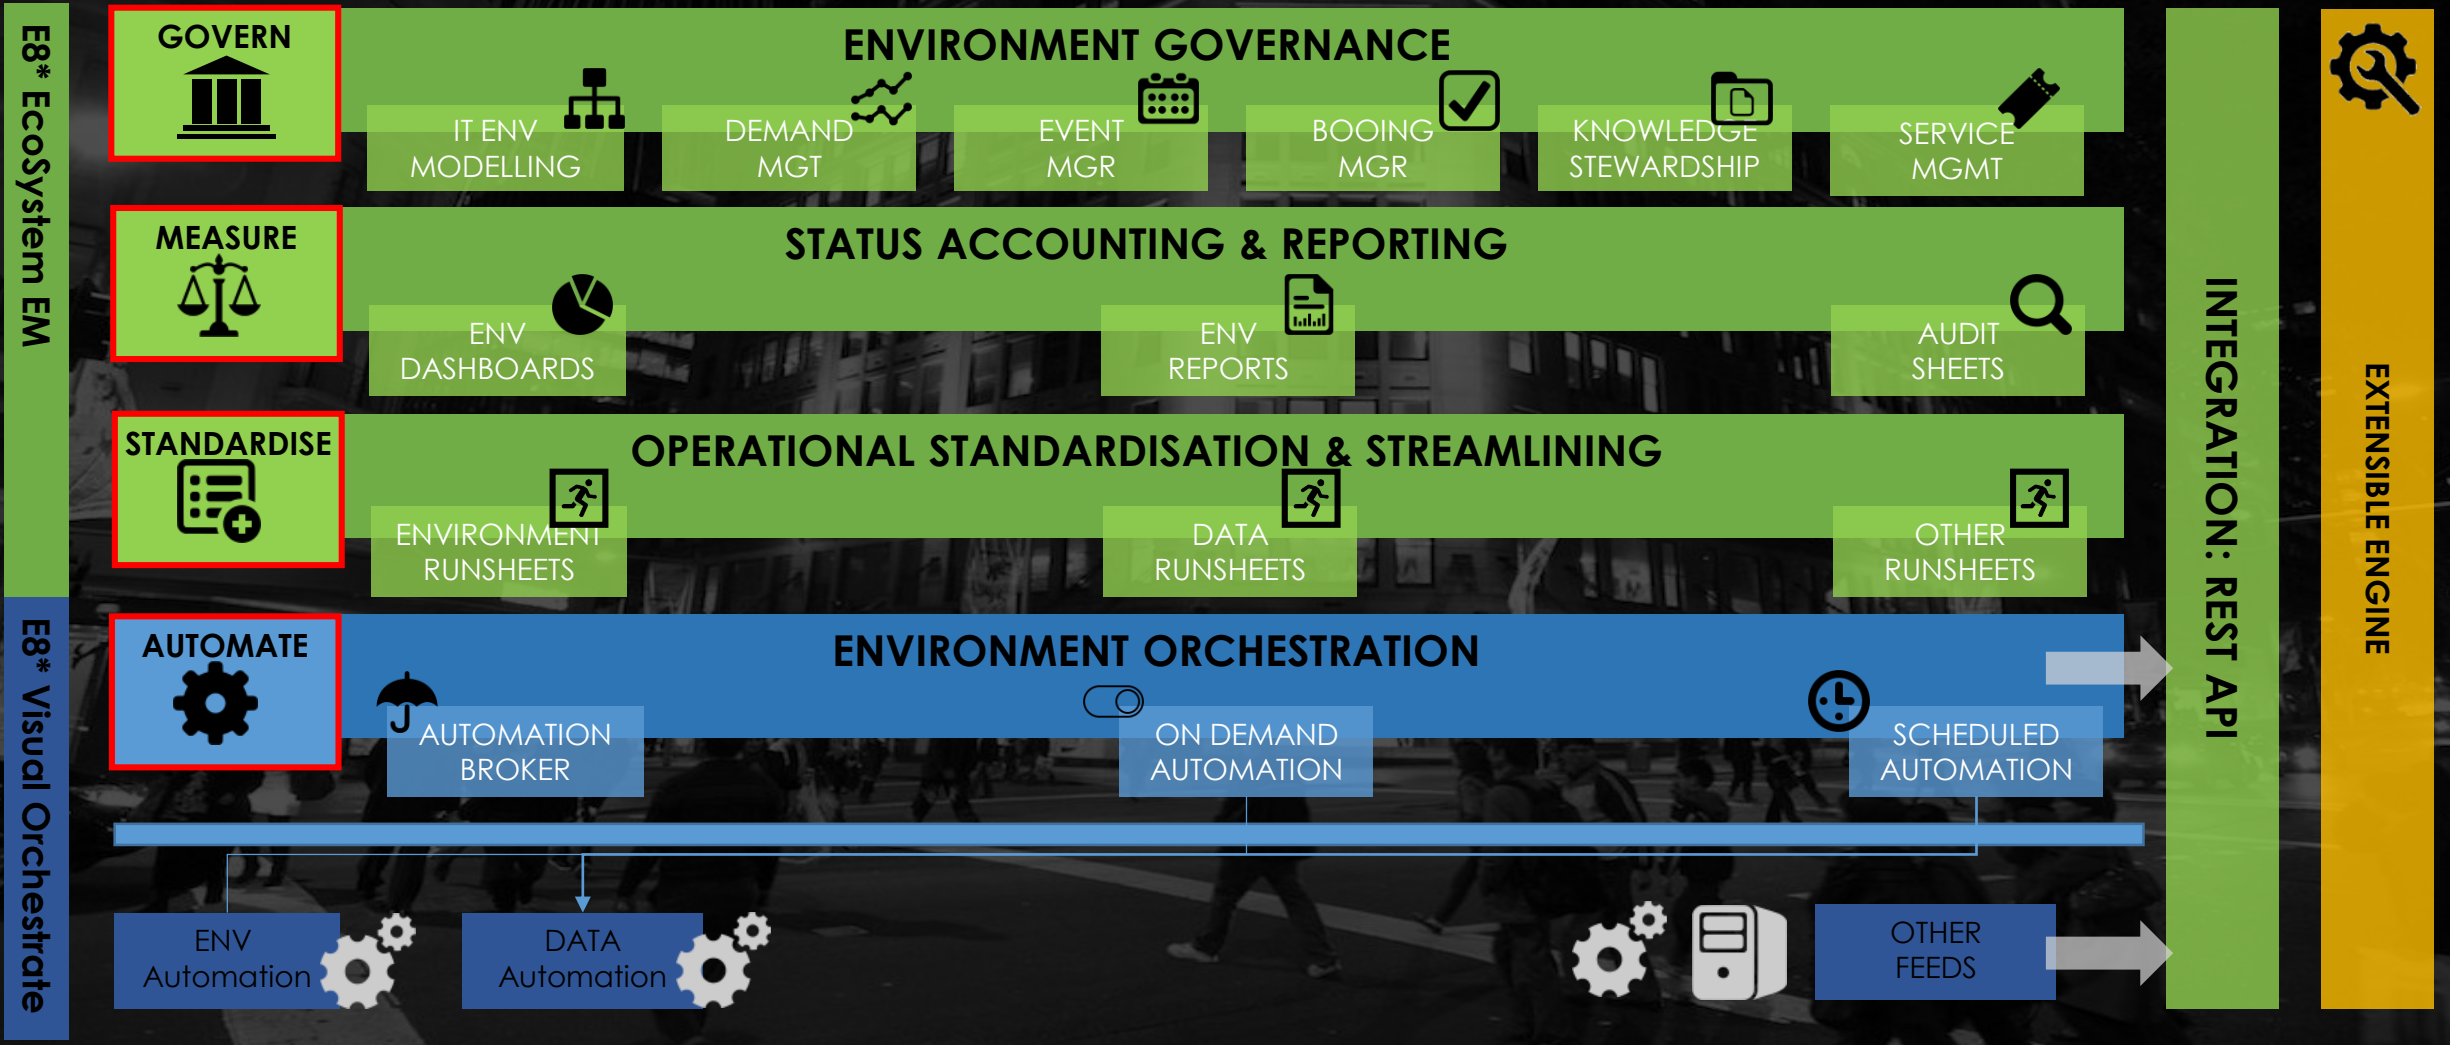

- **GOVERNANCE,**
- **MEASUREMENT,**
- **STANDARDISATION &**
- **AUTOMATION.**

The primary objectives of our solution (EcoSystem EM) is to establish transparency and discipline, where there was once chaos, and ultimately improve IT agility and reduce your IT spend.

## IT & Test “Environment Management Maturity Index”

Ecosystem EM suite is designed to address eight key dimensions as described in our EMMI.

EcoSystem EM

Visual Orchestrate

\*An EcoSystem EM component

In addition to being **MANAGING ALL YOUR CROSS-LIFECYCLE IT ENVIRONMENTS**,

Key Benefits of establishing a EcoSystem EM Framework include:

- **Lower infrastructure and licence costs via better planning & coordination.**
- **Higher productivity through less system outages and system instability.**
- **Reduced project costs via service simplification & resource consolidation.**
- **Streamlined IT environment operations through standardisation & automation.**

- DEVELOPMENT
- TESTING
- OPERATIONS

- INFRASTRUCTURE
- LICENSES
- SERVICES

Evolve with EcoSystem EM

Govern

Measure

Standardise

Automate