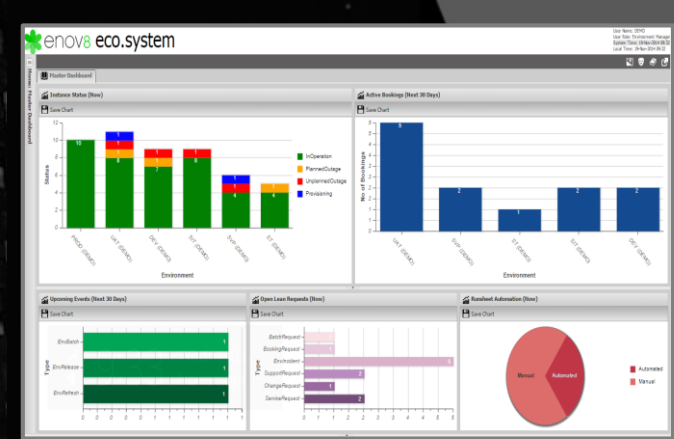

- IT Environment Outages and/or Instability
- IT Environments “Not Fit for Purpose”
- Slow and/or Untimely IT Environment Operations
- Infrastructure Proliferation & Overspend
- Poor IT decision making through poor insight
- Unmanageable Project Contention / Chaos

*Refer: \*World Quality Report (2015) estimated an average of 20% DevTest productivity was lost due to Environment issues.*

Enov8 propose to improve organisations Environment Management capability through the implementation / establishment of a solution that drives GMSA:

- **GOVERNANCE,**
- **MEASUREMENT,**
- **STANDARDISATION &**
- **AUTOMATION.**

The primary objectives of our solution (EcoSystem EM) is to establish transparency and discipline, where there was once chaos, and ultimately improve IT agility and reduce your IT spend.

## Some of the Key Features of EcoSystem EM:

- ✓ ENV Dashboards
- ✓ ENV Reports
- ✓ Advanced CMDB
  - IT Elements
  - Business Elements
  - Relationships
- ✓ Project Demand Mgr
- ✓ Test Env Booking Mgr
- ✓ Env Event Mgr
- ✓ Batch Mgr
- ✓ Operational Run Sheet Mgr
- ✓ Integration Methods
- ✓ Orchestration Methods